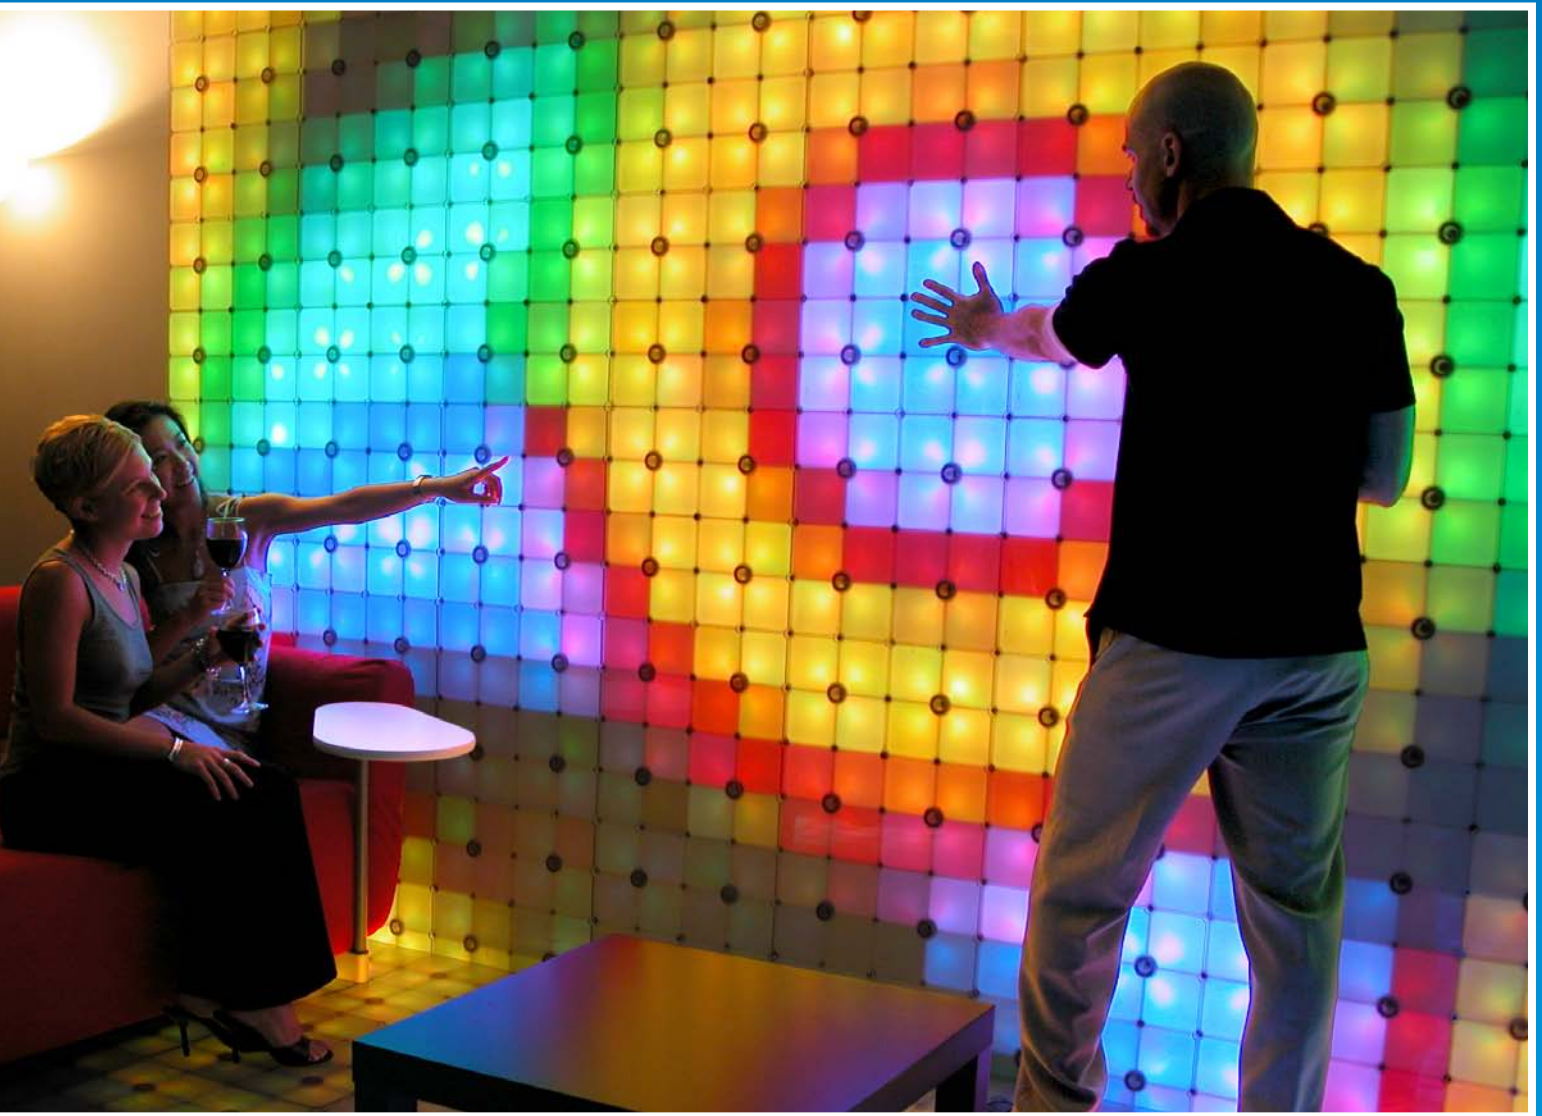

Versatile design elements.

Lightspace® supports countless combinations of immersive entertainment possibilities. Lightspace® Dance is capable of showing endless interactive special effect, visually stimulating backdrops, and customized music visualizations based on themes and events or specific revenue-generating sponsorship opportunities

One technology, numerous possibilities.

Lightspace® Dance can be used on a variety of surfaces and structures and is capable of supporting a completely versatile customer experience. Leveraging Lightspace® Dance, club owners can create ultra-cool VIP lounges, provocative dance cubes or structures, atmospheric wall displays or hallways, and/or interactive bar tops or DJ/VJ booths.